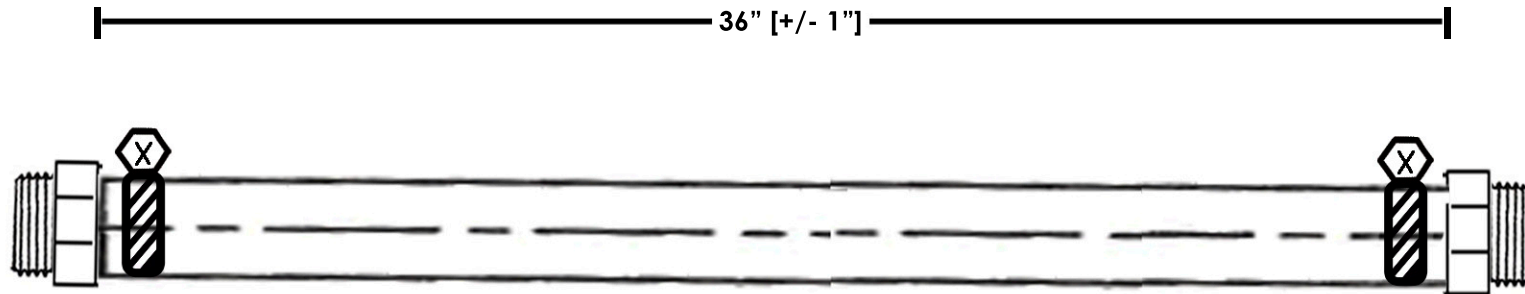

PVC Condensate Hose

Straight:

Materials:

3/4" x 1/8" wall, clear PVC tubing.
White nylon 3/4" NPT fittings.
Stainless steel worm gear clamps.

Chamberlin
RUBBER COMPANY, INC.

Phone: (585) 427-7780
Fax: (585) 427-2429
PO Box 22700
Rochester, NY 14692
www.chamberlinrubber.com

Description: 3/4" x 36" condensate hose straight.

Any reproduction, in part or as a whole, of this drawing without written permission is prohibited.